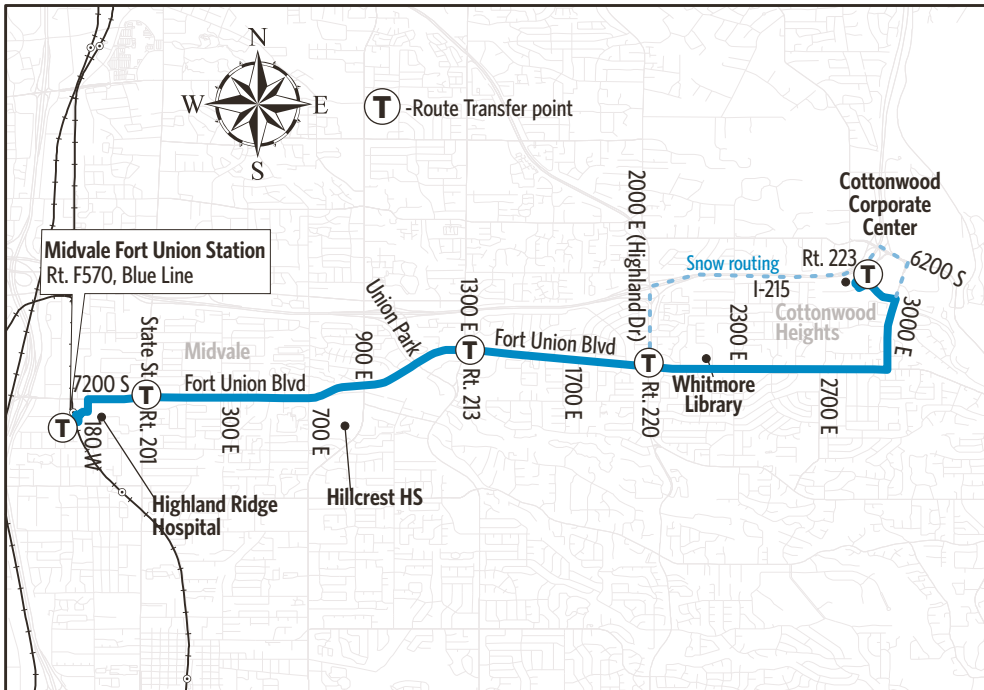

Route 72 - 7200 South

For Information Call 801-RIDE-UTA (801-743-3882)
outside Salt Lake County 888-RIDE-UTA (888-743-3882)
www.rideuta.com

72

HOW TO USE THIS SCHEDULE

Determine your timepoint based on when you want to leave or when you want to arrive. Read across for your destination and down for your time and direction of travel. A route map is provided to help you relate to the timepoints shown. Weekday, Saturday & Sunday schedules differ from one another.

UTA SERVICE DIRECTORY

- General Information, Schedules, Trip Planning and Customer Feedback: 801-RIDE-UTA (801-743-3882)
- Outside Salt Lake County call 888-RIDE-UTA (888-743-3882)
- For 24 hour automated service for next bus available use option 1. Have stop number and 3 digit route number (use 0 or 00 if number is not 3 digits).
- Pass By Mail Information 801-262-5626
- For Employment information please visit <http://www.rideuta.com/careers/>
- Travel Training 801-287-2275

LOST AND FOUND

Weber/South Davis: 801-626-1207 option 3
Utah County: 801-227-8923
Salt Lake County: 801-287-4664

FARES

Exact Fare is required. Fares are subject to change.

ACCESSIBLE SERVICE

Wheelchair accessible buses are available on all routes. Alternate format schedules are available upon request. Telephone communication for deaf/hearing impaired persons is available by dialing 711.

TRANSFERS

Upon payment of a fare, a transfer is good for travel in any direction, including return trip, for two (2) hours until the time cut. The value of a transfer towards a fare on a more expensive service is the regular cash fare.

BIKES ON BUSES

The Bikes on Buses service is available on all buses, except Paratransit.

HOLIDAYS

Please check rideuta.com for holiday service information.